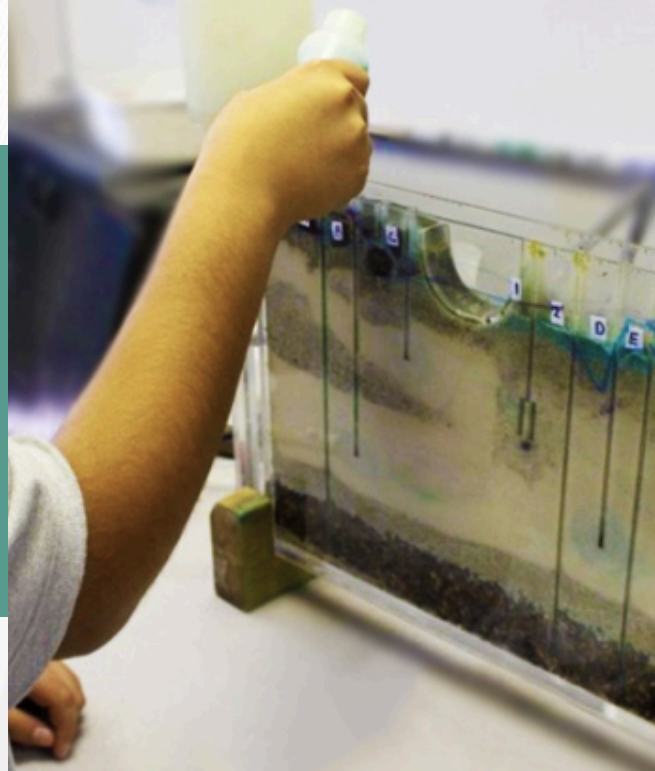

2025 RURAL ARIZONA GROUNDWATER EXHIBITION

This unseen part of the water cycle may be the key to managing a sustainable water supply for Arizona.

GROUNDWATER

Unless you are standing next to a river, reservoir, or aqueduct, your nearest fresh water resource may be right under your feet! Take a deep dive into groundwater-Arizona's remarkable natural resource.

Arizona Project WET is inviting you to be a part of this new Groundwater Program! Inquire Today!

APW Groundwater

KNOWLEDGE

Arizona Project WET has been quenching classrooms' thirst for water education for decades, and we're just getting started! We're eager to team up with you in growing tomorrow's water stewards.

Do you want to know more about Arizona's groundwater? Check out this chance to unearth fun facts about groundwater and bring the exhibit to your community!

HIGHLIGHTS

Inquiry

What are the biggest issues of concern for groundwater in your region?

Insight

The Nature of Groundwater Exhibit and your local water experts will increase awareness surrounding community groundwater use.

Empowerment

From groundwater talks to teacher training and resources, we've got everything you need to make a splash in the water education scene.